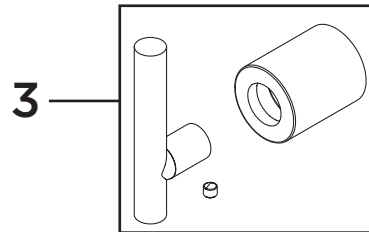

**Product Code:** AR SNK EF C-BN  
**Revision:** D2

1	Reinforcing Plate & Washer
2	EasyFit Tool
3	Handle Assembly (Pair)
4	1/2" Ceramic Disc Valves
5	Spout Seals Kit
6	Anti-Splash Assembly
7	M5 x 10mm Grub Screw (Pair)
8	EasyFit Pack
9	Isolation Valves (Pair)
10	Molykote Grease
11	1/2" BSP Flexible Tails (Pair)