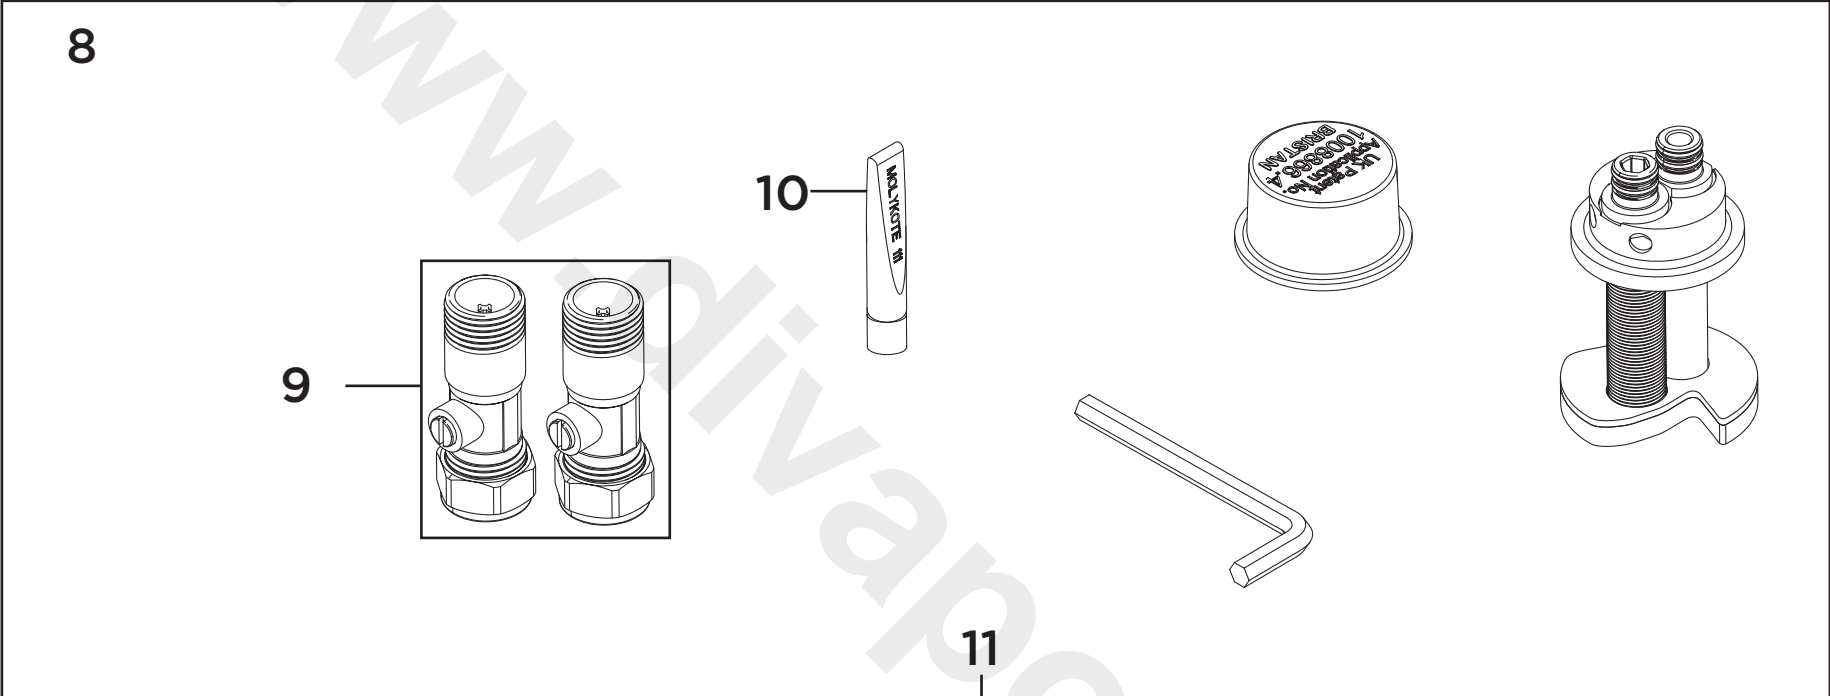

**Product Code:** AR SNK EF C-BN  
**Revision:** D2

1	Reinforcing Plate & Washer
2	EasyFit Tool
3	Handle Assembly (Pair)
4	1/2" Ceramic Disc Valves
5	Spout Seals Kit
6	Anti-Splash Assembly
7	M5 x 10mm Grub Screw (Pair)
8	EasyFit Pack
9	Isolation Valves (Pair)
10	Molykote Grease
11	1/2" BSP Flexible Tails (Pair)