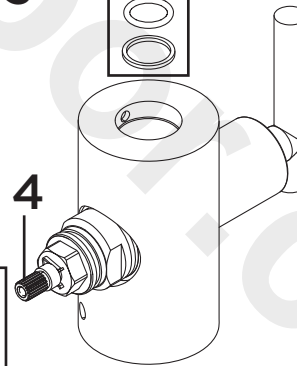

**Product Code:** AR SNK EF C-BN  
**Revision:** D2

1	Reinforcing Plate & Washer
2	EasyFit Tool
3	Handle Assembly (Pair)
4	1/2" Ceramic Disc Valves
5	Spout Seals Kit
6	Anti-Splash Assembly
7	M5 x 10mm Grub Screw (Pair)
8	EasyFit Pack
9	Isolation Valves (Pair)
10	Molykote Grease
11	1/2" BSP Flexible Tails (Pair)